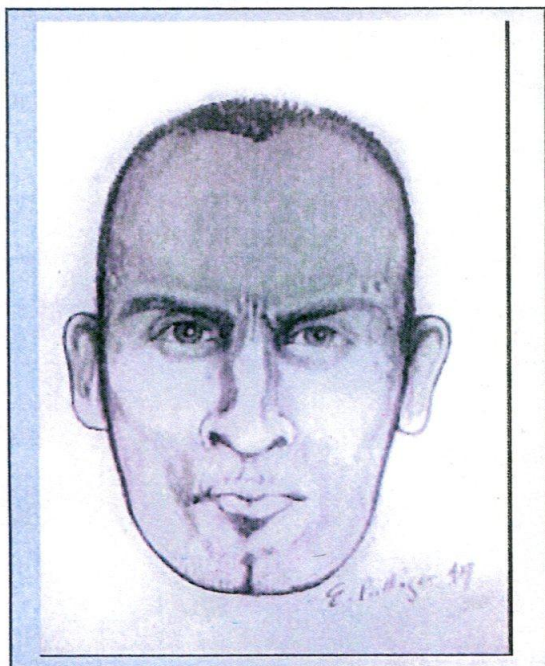

## BY THE SAN FRANCISCO POLICE DEPT

DO YOU KNOW ANYTHING THAT CAN HELP?

SFPD 24/7 Operations Center: 415-553-1071

SFPD Anonymous Tip Line: 415-575-4444

POSTED: 01/12/2013

### THURSDAY JANUARY 10, 2013 @ 18:10 HRS 14<sup>TH</sup> STREET NEAR NOE STREET CASE # 130027552

The victim was walking when he was approached by suspect. Suspect #1 tried to punch the victim while suspect #2 got behind the victim. A struggle ensued when Suspect #1 stabbed the victim in the chest with a 3" knife which nicked the victims' heart. Suspect #2 grabbed the victim's backpack and then both fled on foot in an unknown direction.

## BY THE SAN FRANCISCO POLICE DEPT

DO YOU KNOW ANYTHING THAT CAN HELP?

*SFPD 24/7 Operations Center: 415-553-1071*

*SFPD Anonymous Tip Line: 415-575-4444*

---

**Suspect #1:** White male, approximately 38 years old; 6'2", 168# with chestnut brown salt and pepper hair, dark eyes and a sunburned face. He was last seen wearing a long sleeve red sweatshirt, light blue/grey baggy cargo pants and dark shoes.

**Suspect #2:** White male approximately 42-44 years old; 5'8", 180-190#. Wore Aviator style glasses. Was last seen wearing a dark hooded sweatshirt, baggy blue jeans and white or grey Adidas shoes.

**S.F.P.D. NEEDS YOUR ASSISTANCE IN IDENTIFYING THIS PERSON OF INTEREST, OR IF YOU HAVE ANY INFORMATION RELATED TO THE CASE.**