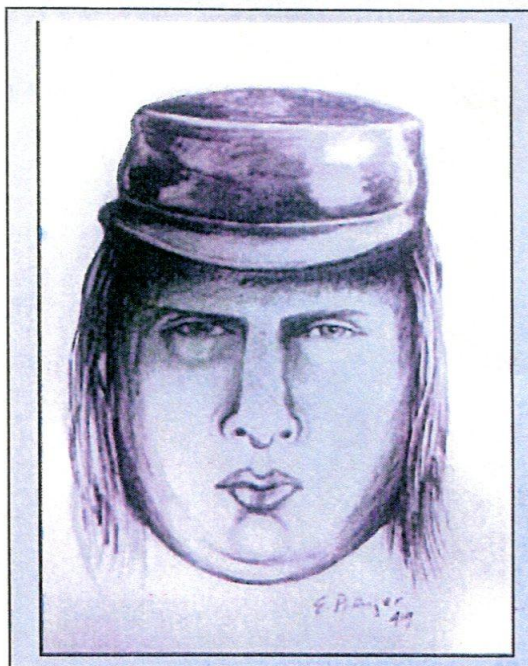

### ASSAULT WITH DEADLY WEAPON, ROBBERY

### THURSDAY JANUARY 10, 2013 @ 18:10 HRS 14<sup>TH</sup> STREET NEAR NOE STREET CASE # 130027552

The victim was walking when he was approached by suspect. Suspect #1 tried to punch the victim while suspect #2 got behind the victim. A struggle ensued when Suspect #1 stabbed the victim in the chest with a 3" knife which nicked the victims' heart. Suspect #2 grabbed the victim's backpack and then both fled on foot in an unknown direction.

## BY THE SAN FRANCISCO POLICE DEPT

DO YOU KNOW ANYTHING THAT CAN HELP?

*SFPD 24/7 Operations Center: 415-553-1071*

*SFPD Anonymous Tip Line: 415-575-4444*

---

**Suspect #1:** White male, approximately 38 years old; 6'2", 168# with chestnut brown salt and pepper hair, dark eyes and a sunburned face. He was last seen wearing a long sleeve red sweatshirt, light blue/grey baggy cargo pants and dark shoes.

**Suspect #2:** White male approximately 42-44 years old; 5'8", 180-190#. Wore Aviator style glasses. Was last seen wearing a dark hooded sweatshirt, baggy blue jeans and white or grey Adidas shoes.

**S.F.P.D. NEEDS YOUR ASSISTANCE IN IDENTIFYING THIS PERSON OF INTEREST, OR IF YOU HAVE ANY INFORMATION RELATED TO THE CASE.**